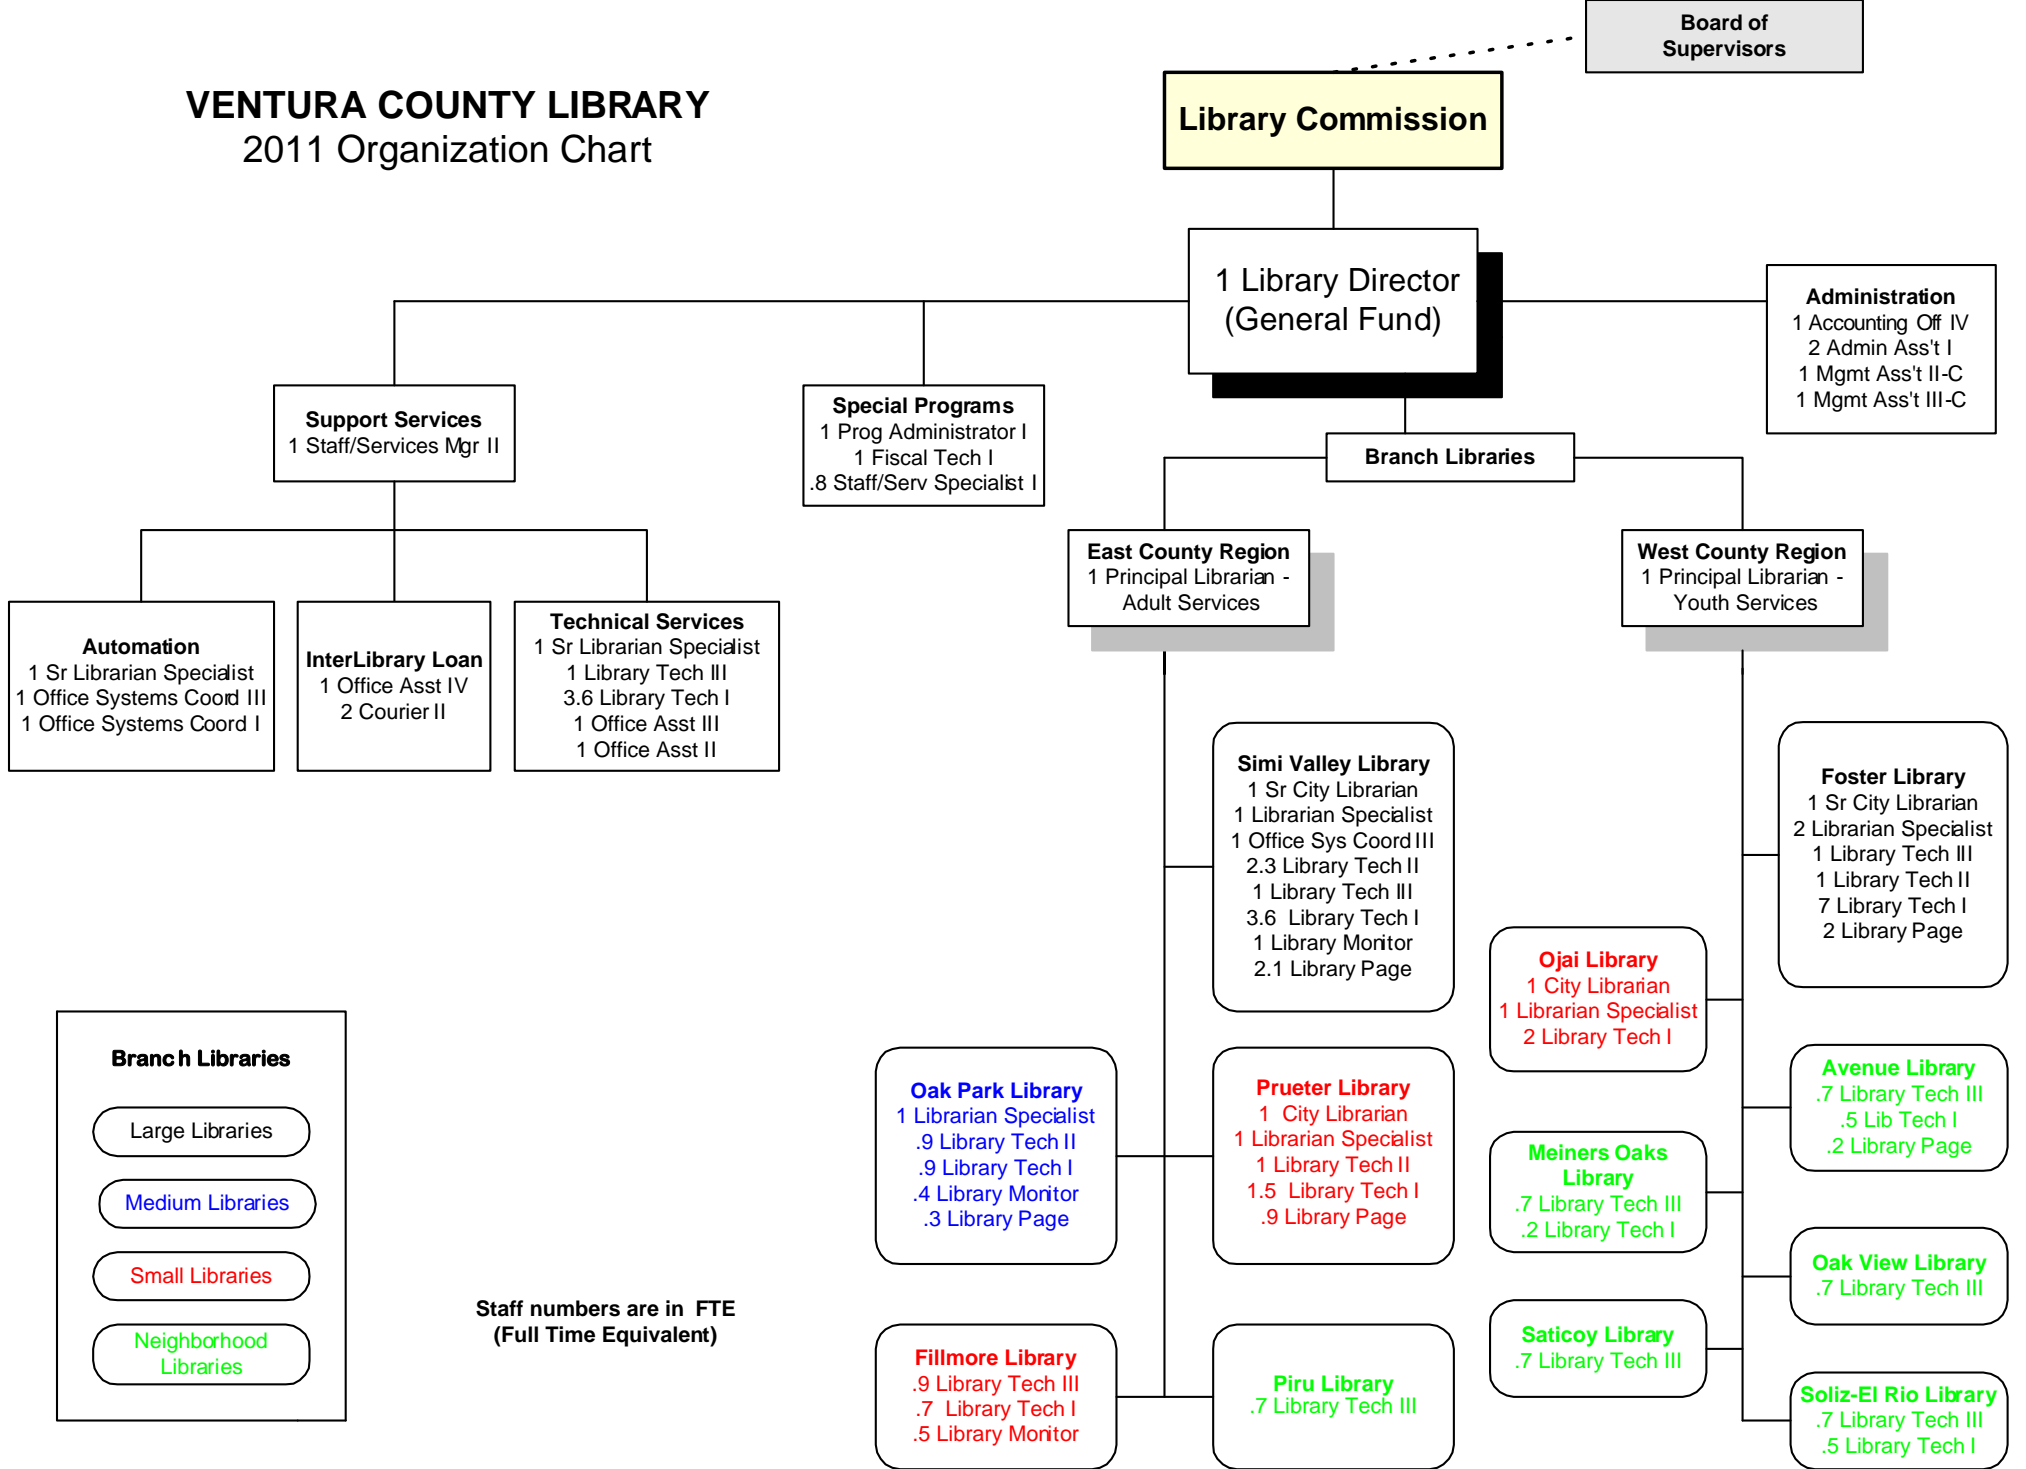

VENTURA COUNTY LIBRARY

2011 Organization Chart

Staff numbers are in FTE
(Full Time Equivalent)

Branch Libraries

- Large Libraries
- Medium Libraries
- Small Libraries
- Neighborhood Libraries